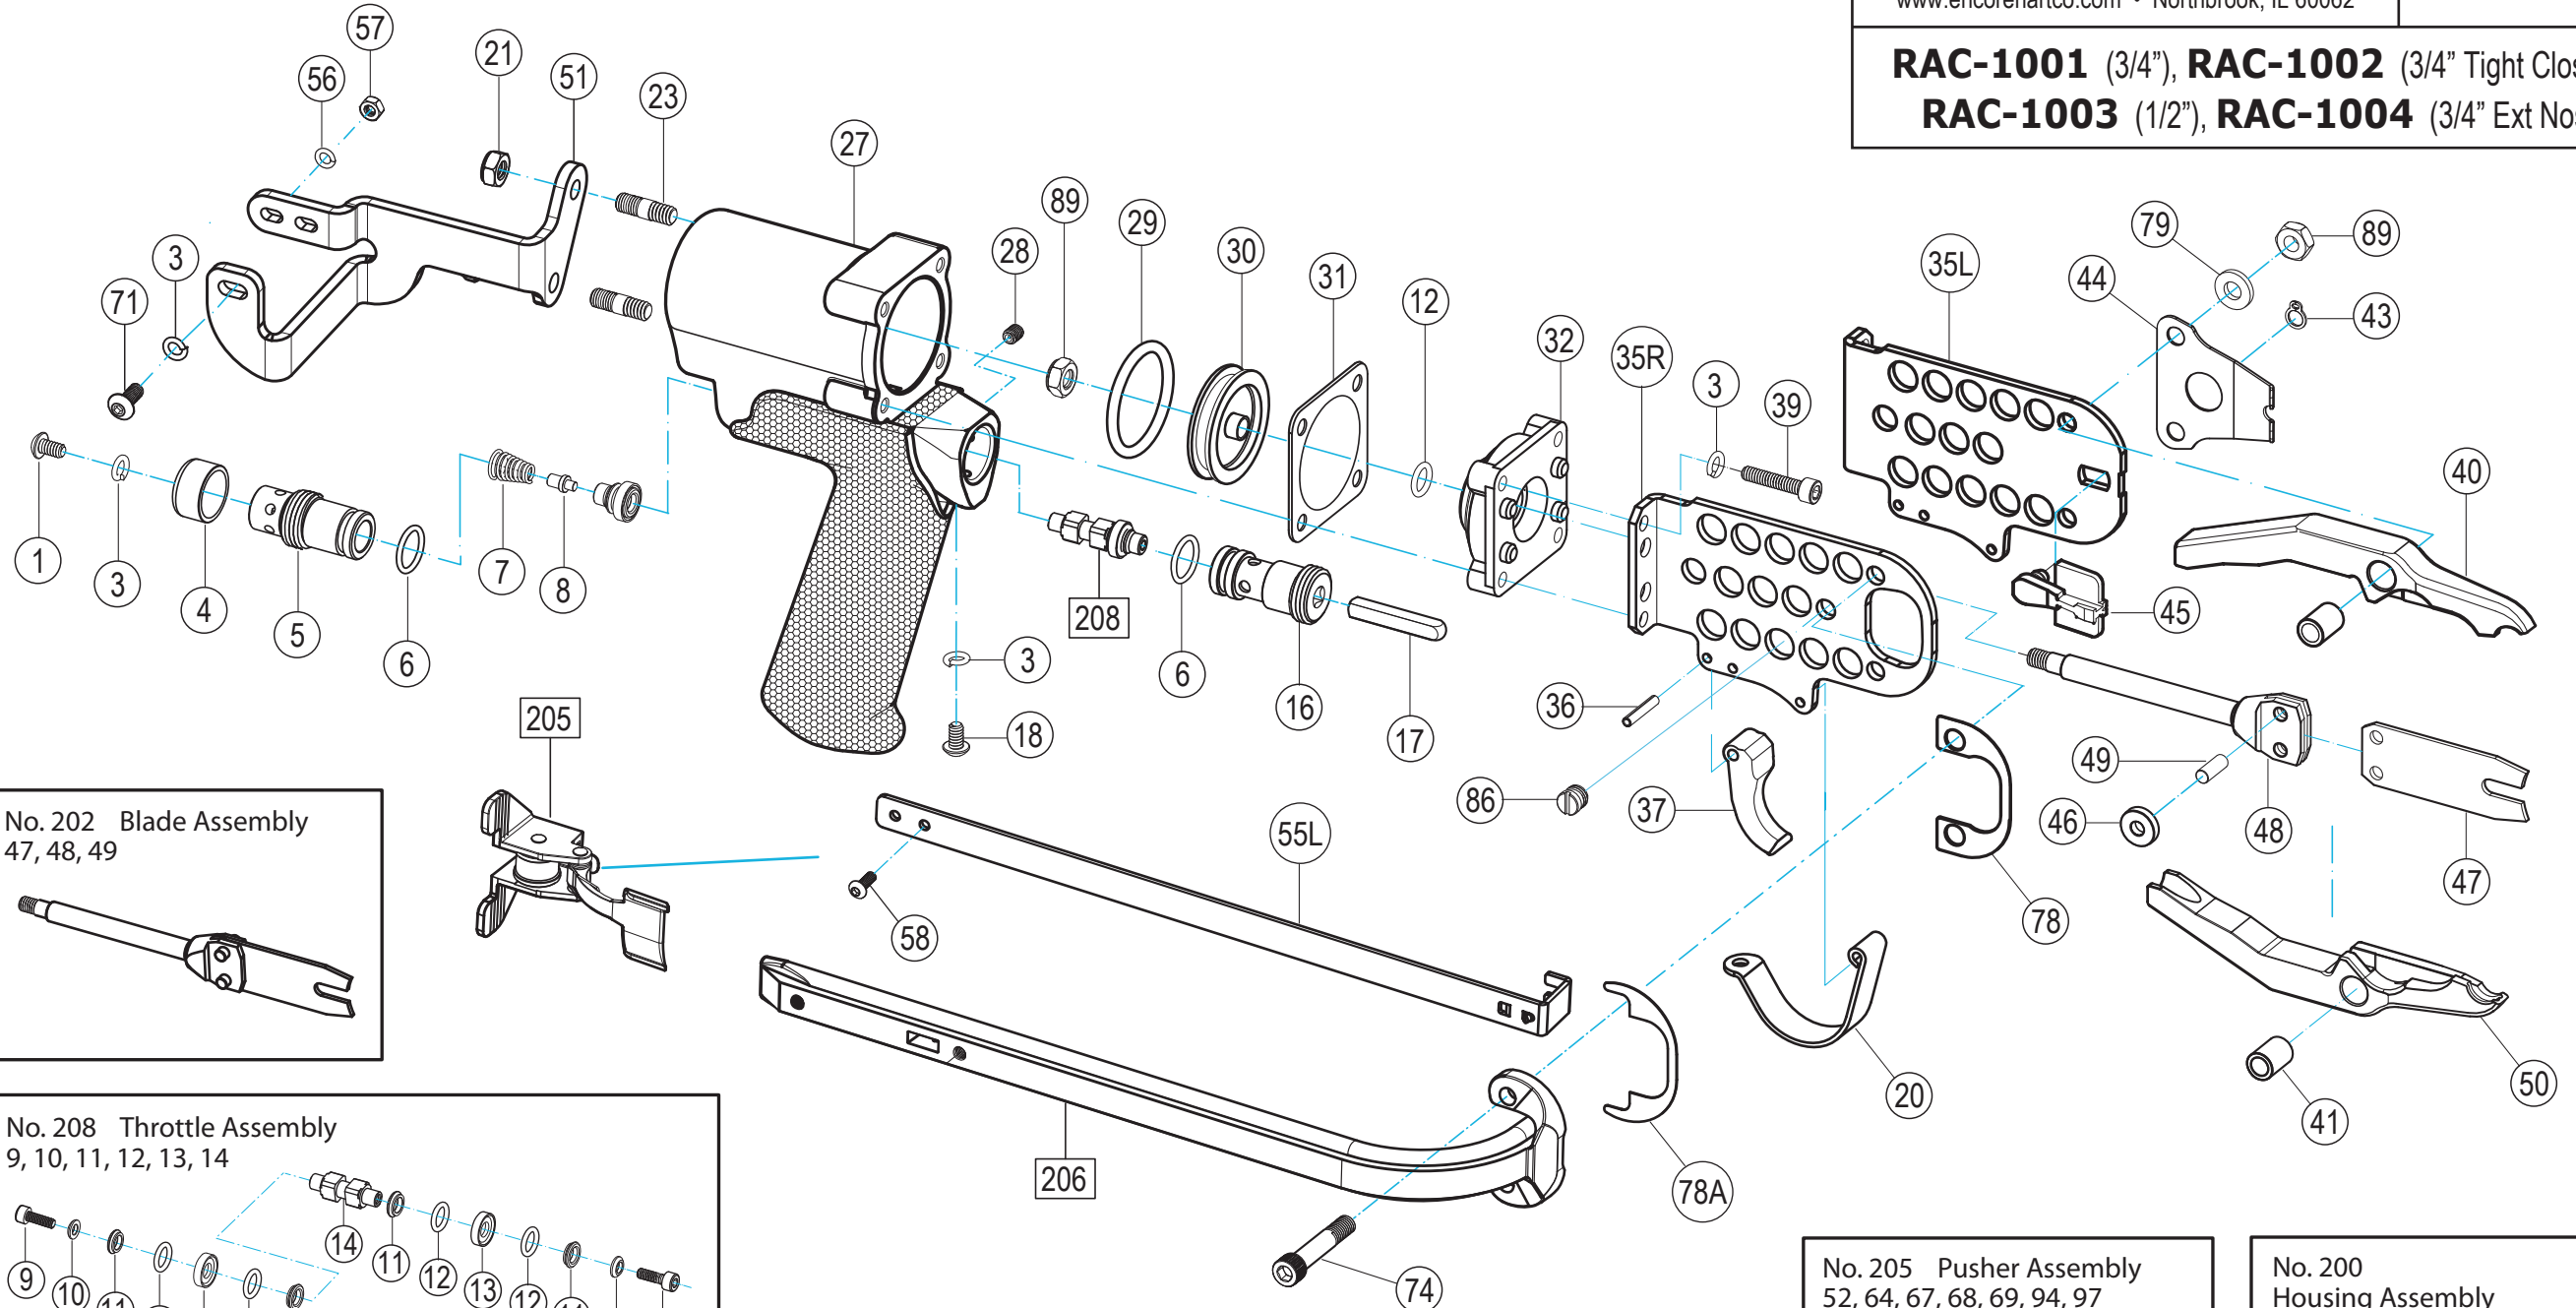

**RAC-1001** (3/4"), **RAC-1002** (3/4" Tight Closure),  
**RAC-1003** (1/2"), **RAC-1004** (3/4" Ext Nose)

No. 202 Blade Assembly  
47, 48, 49

No. 208 Throttle Assembly  
9, 10, 11, 12, 13, 14

No. 201 Piston & Piston Rod Assembly  
12, 29, 30, 31, 32, 47, 48, 49, 89

No. 203 Frame Assembly  
20, 35R, 35L, 36, 37, 86

No. 206 Magazine Assembly  
73, 75, 76, 77, 82, 83

No. 205 Pusher Assembly  
52, 64, 67, 68, 69, 94, 97

No. 200 Housing Assembly  
23, 27, 28